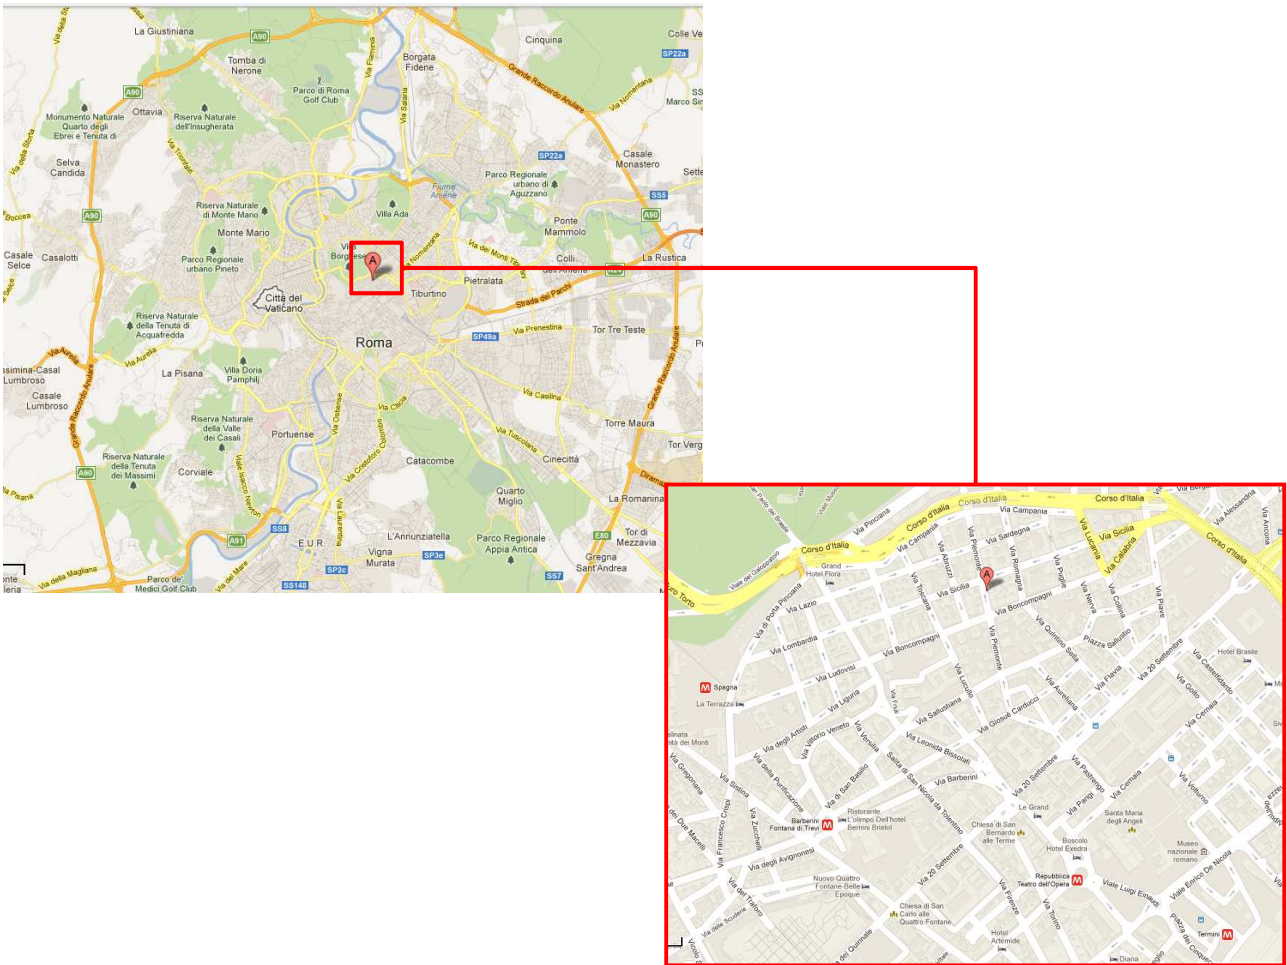

**ATOM Workshop location  
Finmeccanica  
Via Piemonte 60 – 00187 Rome – Italy**

**HOW TO REACH THE WORKSHOP LOCATION**

**FROM TERMINI STATION (Central Train Station)**

- By Taxi  
Estimated Price Around € 10,00 – Estimated Time 10 minutes
- By bus – Take the Autobus 910 (direction “MANCINI”) for 3 stops till stop “PIEMONTE/BONCOMPAGNI” (frequency 15 minutes)  
Estimated Price € 1,50 – Estimated Time 10 minutes
- On foot: distance 1,2 km, Estimated Time 20 minutes