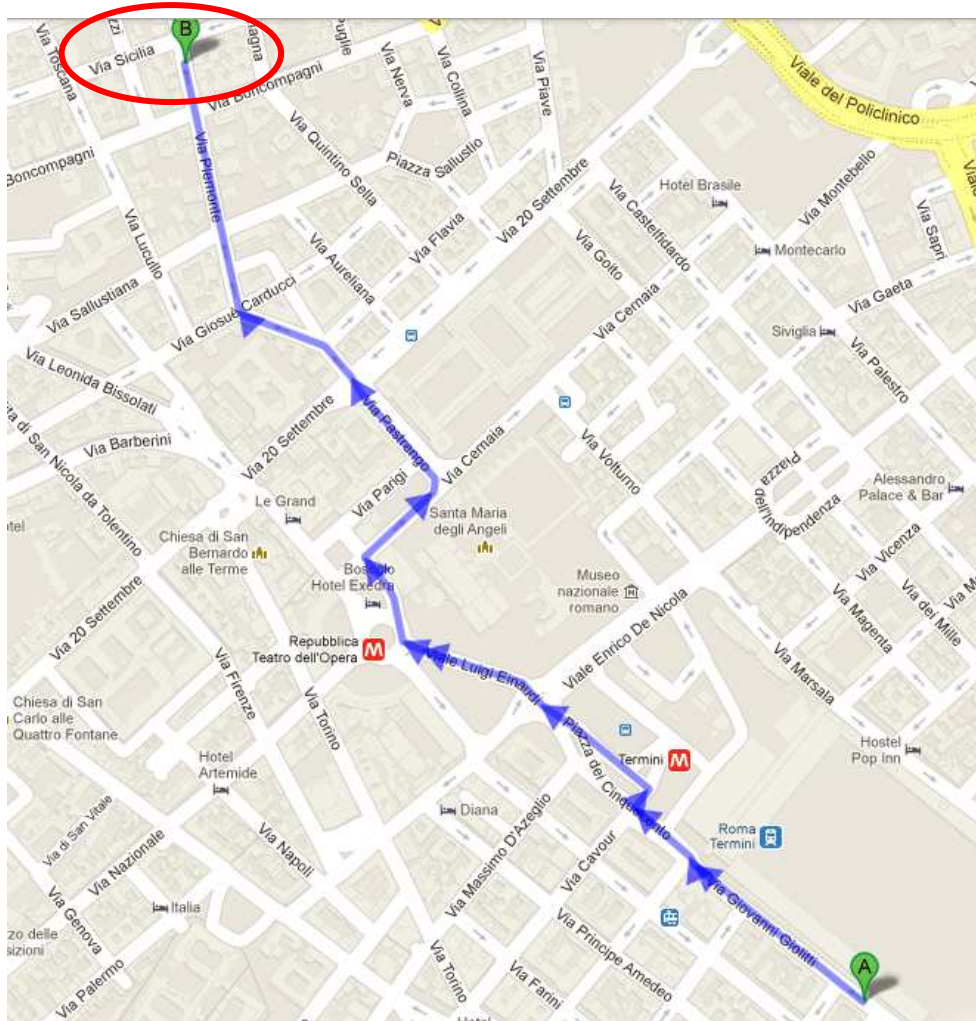

**ATOM Workshop location  
Finmeccanica  
Via Piemonte 60 – 00187 Rome – Italy**

**HOW TO REACH THE WORKSHOP LOCATION**

**FROM TERMINI STATION (Central Train Station)**

- By Taxi  
Estimated Price Around € 10,00 – Estimated Time 10 minutes
- By bus – Take the Autobus 910 (direction “MANCINI”) for 3 stops till stop “PIEMONTE/BONCOMPAGNI” (frequency 15 minutes)  
Estimated Price € 1,50 – Estimated Time 10 minutes
- On foot: distance 1,2 km, Estimated Time 20 minutes

### FROM FIUMICINO AIRPORT (Leonardo Da Vinci)

- By Taxi  
Estimated Price € 40,00 – Estimated Time 60 minutes
- By Train – Leonardo Express bring you to TERMINI Station. Then follow the instruction from TERMINI STATION (see previous section).  
Estimated Price € 11,00 – Estimated Time 31 minutes (+ 10 minutes from TERMINI)