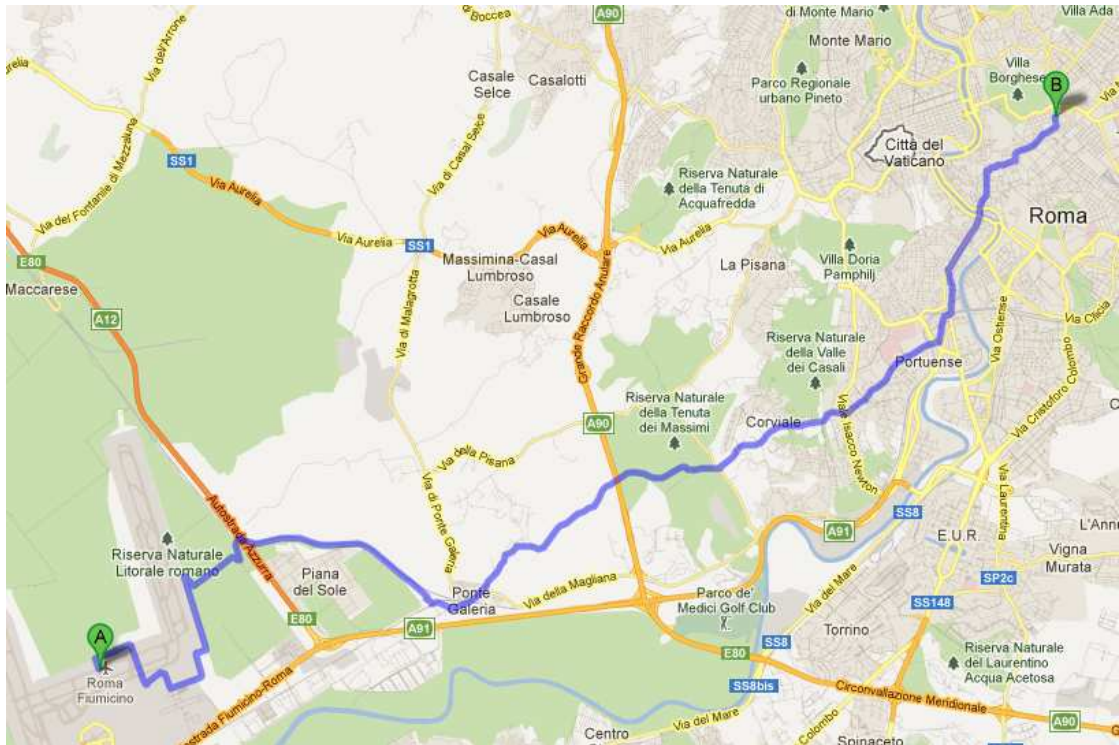

**ATOM Workshop location  
Finmeccanica  
Via Piemonte 60 – 00187 Rome – Italy**

**HOW TO REACH THE WORKSHOP LOCATION**

**FROM TERMINI STATION (Central Train Station)**

- By Taxi  
Estimated Price Around € 10,00 – Estimated Time 10 minutes
- By bus – Take the Autobus 910 (direction “MANCINI”) for 3 stops till stop “PIEMONTE/BONCOMPAGNI” (frequency 15 minutes)  
Estimated Price € 1,50 – Estimated Time 10 minutes
- On foot: distance 1,2 km, Estimated Time 20 minutes

### FROM FIUMICINO AIRPORT (Leonardo Da Vinci)

- By Taxi  
Estimated Price € 40,00 – Estimated Time 60 minutes
- By Train – Leonardo Express bring you to TERMINI Station. Then follow the instruction from TERMINI STATION (see previous section).  
Estimated Price € 11,00 – Estimated Time 31 minutes (+ 10 minutes from TERMINI)

## Rome Public Transport

**METRO A (RED LINE) – METRO B (BLUE LINE) – Leonardo Express (in GREEN)**

**Metro A/B:** 5:30 – 23:30 (Friday & Saturday 5:30 – 01:30)

**Leonardo Express Departure from Fiumicino - Arrival to Termini:** 6.36-7.07 \* 7.06-7.37 \* 7.36-8.07 \* 8.06-8.37 \* 8.36-9.07 \* 9.06-9.37 \* 9.36- 10.07 \* 10.06-10.37 \* 10.36-11.07 \* 11.06-11.37 \* 11.36-12.07 \* 12.06-12.37 \* 12.36-13.07 \* 13.06-13.37 \* 13.36-14.07 \* 14.06-14.37 \* 14.36-15.07 \* 15.06-15.37 \* 15.36-16.07 \* 16.06-16.37 \* 16.36-17.07 \* 17.06-17.37 \* 17.36-18.07 \* 18.06-18.37 \* 18.36-19.07 \* 19.06-19.37 \* 19.36-20.07 \* 20.06-20.37 \* 20.36-21.07 \* 21.06-21.37 \* 21.36-2.07 \*